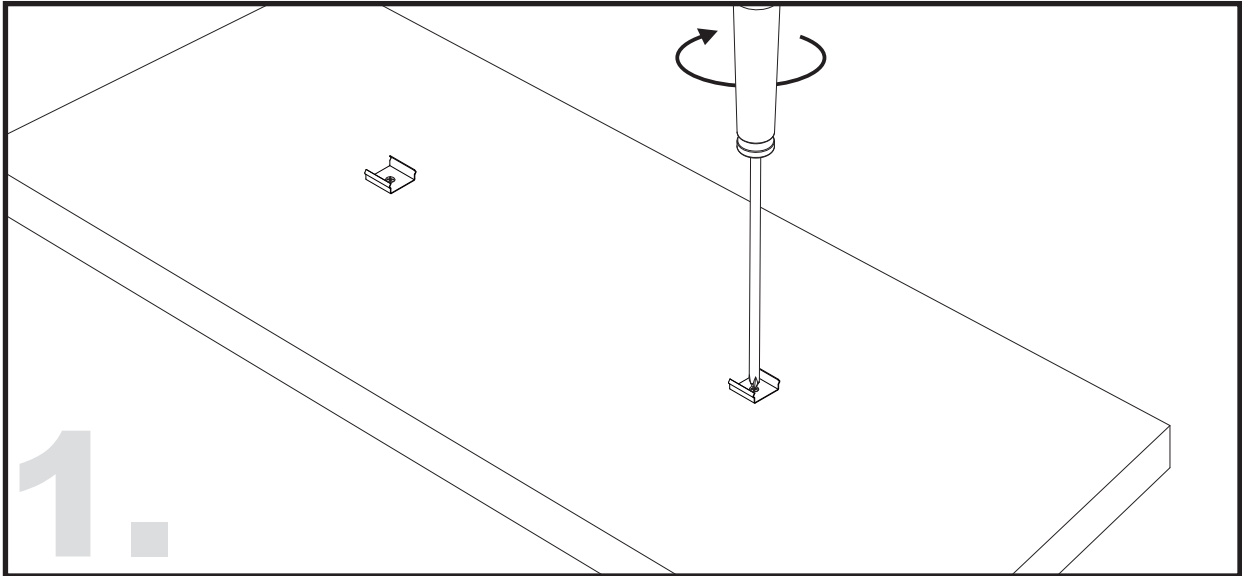

METAL CLIP INSTALLING INSTRUCTIONS