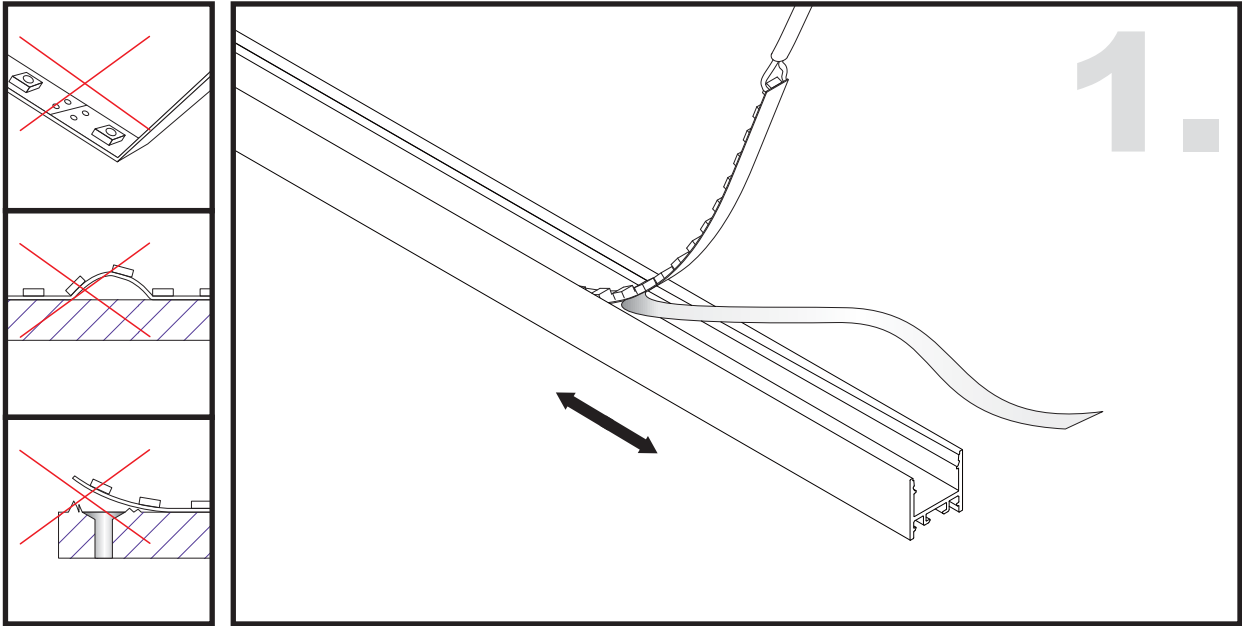

Aluminium LED Profile LW-US20

Surface

Unit:mm

	Name	Code	Material	Color	Others
①	Aluminum Profile	US20	Aluminum	Silver / White / Black / RAL color	
②	LED strip	-	-	-	MAX. 19.2 W/m
④	Endcap (with hole)	US20-Cap-H	Plastic	Grey / White / Black	-
⑤	Endcap (without hole)	US20-Cap	Plastic	Grey / White / Black	-
⑥	Metal Clip	US20-Clip-M	Stainless Steel	ecru	-
⑦	Suspension Kits	Sus.Kits US20	Stainless Steel	ecru	-

③ Optional Diffuser(PMMA/PC)

Color	Light Transmittance	Code
Opal	52%	US20-O
Milky	-	-
Frosted	-	-
Clear	-	-

METAL CLIP INSTALLING INSTRUCTIONS

SUSPENDED INSTALLING INSTRUCTIONS