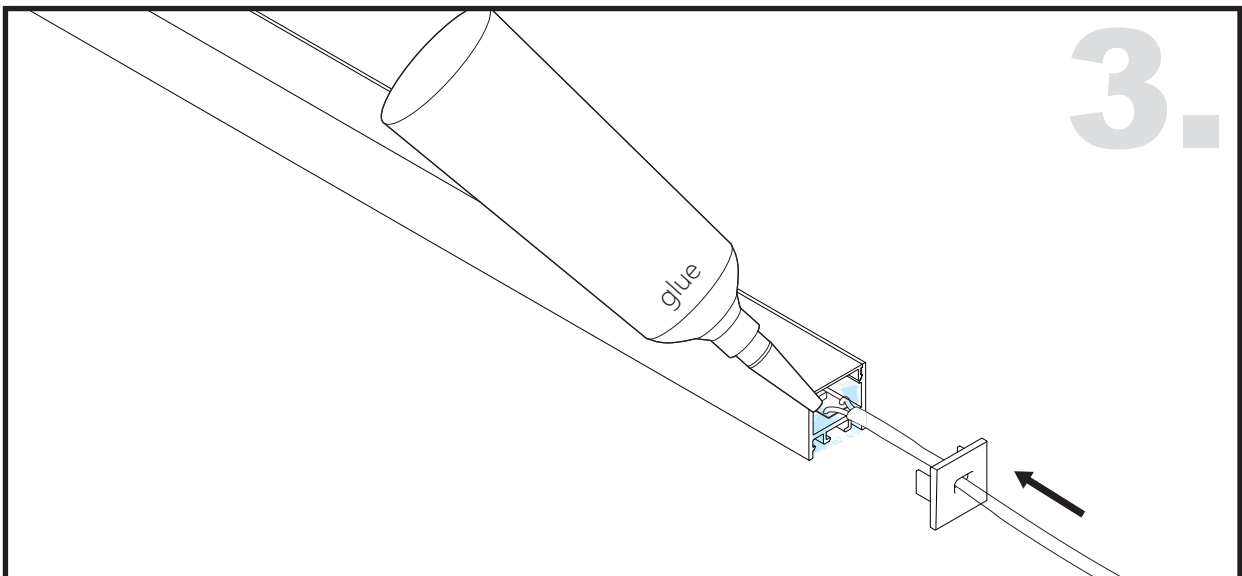

Aluminium LED Profile LW-US20

Surface

Unit:mm

	Name	Code	Material	Color	Others
①	Aluminum Profile	US20	Aluminum	Silver / White / Black / RAL color	
②	LED strip	-	-	-	MAX. 19.2 W/m
④	Endcap (with hole)	US20-Cap-H	Plastic	Grey / White / Black	-
⑤	Endcap (without hole)	US20-Cap	Plastic	Grey / White / Black	-
⑥	Metal Clip	US20-Clip-M	Stainless Steel	ecru	-
⑦	Suspension Kits	Sus.Kits US20	Stainless Steel	ecru	-

③ Optional Diffuser(PMMA/PC)

Color	Light Transmittance	Code
Opal	52%	US20-O
Milky	-	-
Frosted	-	-
Clear	-	-

METAL CLIP INSTALLING INSTRUCTIONS

SUSPENDED INSTALLING INSTRUCTIONS