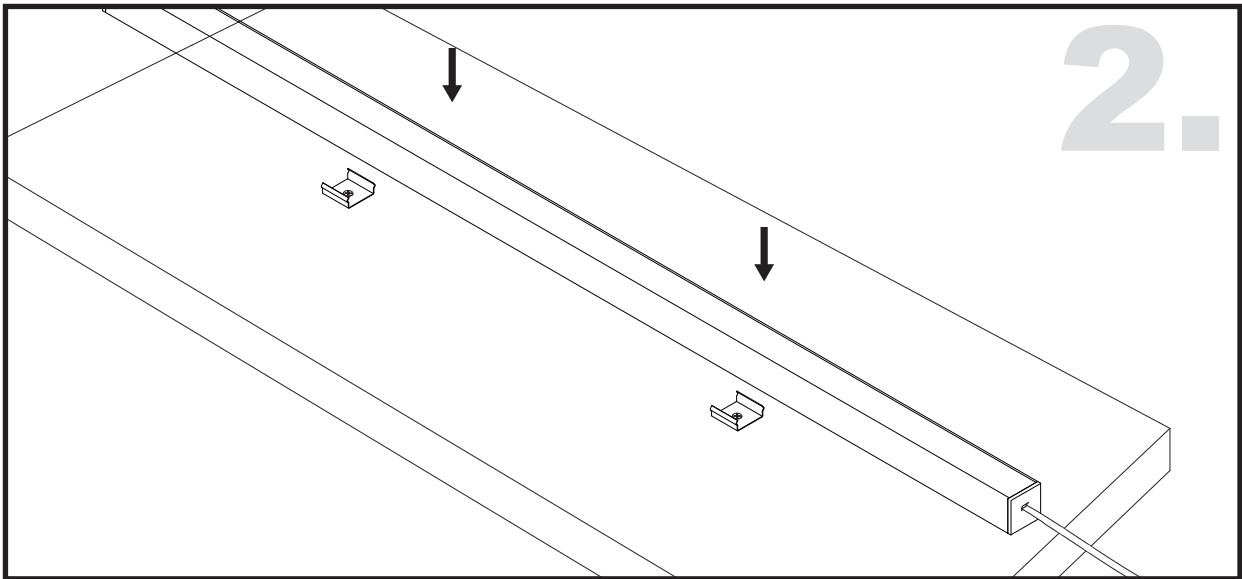

METAL CLIP INSTALLING INSTRUCTIONS