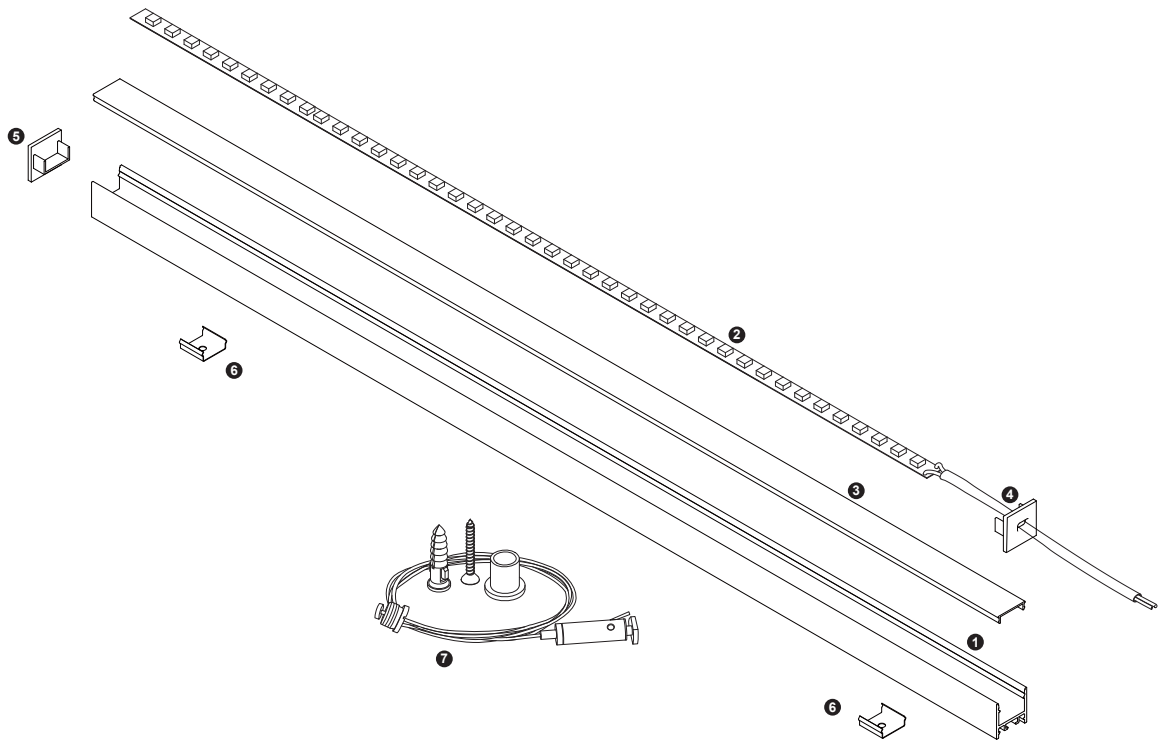

Aluminium LED Profile LW-US20

Surface

Unit:mm

	Name	Code	Material	Color	Others
①	Aluminum Profile	US20	Aluminum	Silver / White / Black / RAL color	
②	LED strip	-	-	-	MAX. 19.2 W/m
④	Endcap (with hole)	US20-Cap-H	Plastic	Grey / White / Black	-
⑤	Endcap (without hole)	US20-Cap	Plastic	Grey / White / Black	-
⑥	Metal Clip	US20-Clip-M	Stainless Steel	ecru	-
⑦	Suspension Kits	Sus.Kits US20	Stainless Steel	ecru	-

③ Optional Diffuser(PMMA/PC)

Color	Light Transmittance	Code
Opal	52%	US20-O
Milky	-	-
Frosted	-	-
Clear	-	-

METAL CLIP INSTALLING INSTRUCTIONS

SUSPENDED INSTALLING INSTRUCTIONS