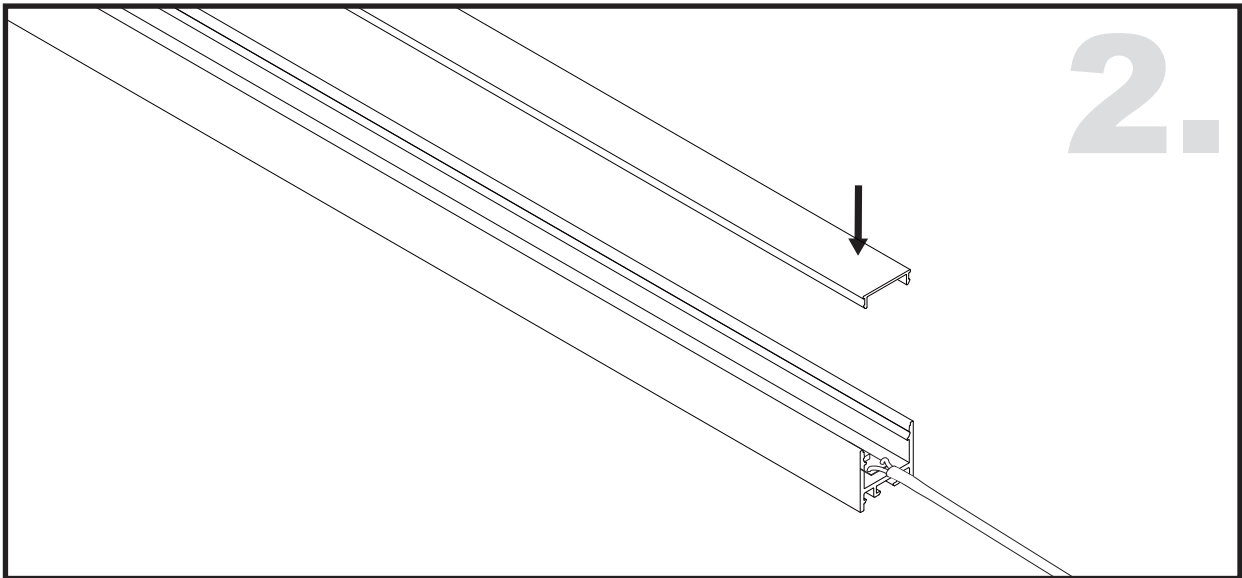

Aluminium LED Profile LW-US20

Surface

Unit:mm

	Name	Code	Material	Color	Others
①	Aluminum Profile	US20	Aluminum	Silver / White / Black / RAL color	
②	LED strip	-	-	-	MAX. 19.2 W/m
④	Endcap (with hole)	US20-Cap-H	Plastic	Grey / White / Black	-
⑤	Endcap (without hole)	US20-Cap	Plastic	Grey / White / Black	-
⑥	Metal Clip	US20-Clip-M	Stainless Steel	ecru	-
⑦	Suspension Kits	Sus.Kits US20	Stainless Steel	ecru	-

③ Optional Diffuser(PMMA/PC)

Color	Light Transmittance	Code
Opal	52%	US20-O
Milky	-	-
Frosted	-	-
Clear	-	-

METAL CLIP INSTALLING INSTRUCTIONS

SUSPENDED INSTALLING INSTRUCTIONS